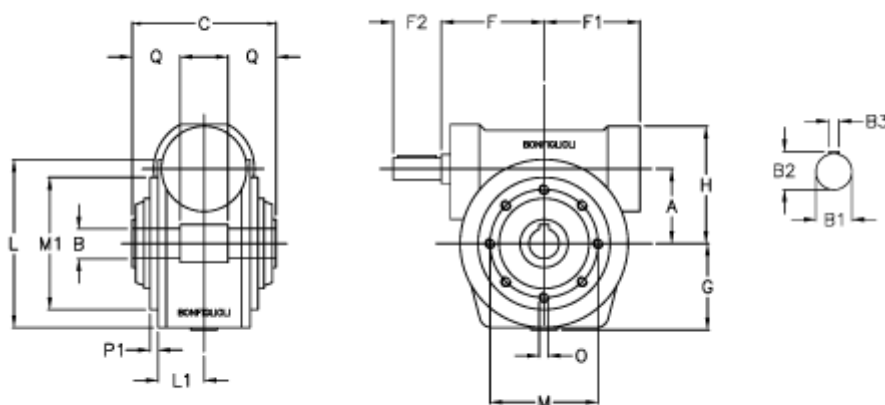

Article number: 3901250030700

Description: Worm gear with solid input shaft
VF 250P-30-HS

Measures

a	= 250.0	F1 = 318	O = M16x40
B	= 110	F2 = 110	P1 = 5.0
B1	= 55	g = 265	Q = 85.0
B2	= 59.0	H = 370	
B3	= 16	L = 450.0	
C	= 320	L1 = 310.0	
Description	= VF 250P-xx-HS	m = 400	
F	= 276.0	M1 = 350	